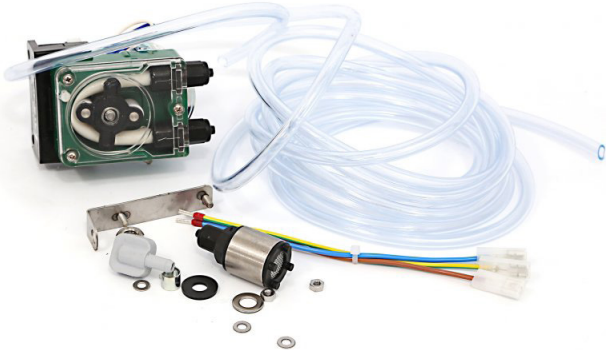

P/N 2310440

WARE WASHING
PASS-THROUGH DISHWASHERS

SALES DESCRIPTION

Specially designed for Sammic dishwashers

The peristaltic rinse aid doser is an optional accessory for all UX versions equipped with a hydraulic rinse aid doser. On all UX models, the detergent doser and the peristaltic rinse-aid doser allow to control the dosing of the chemicals from the control board.